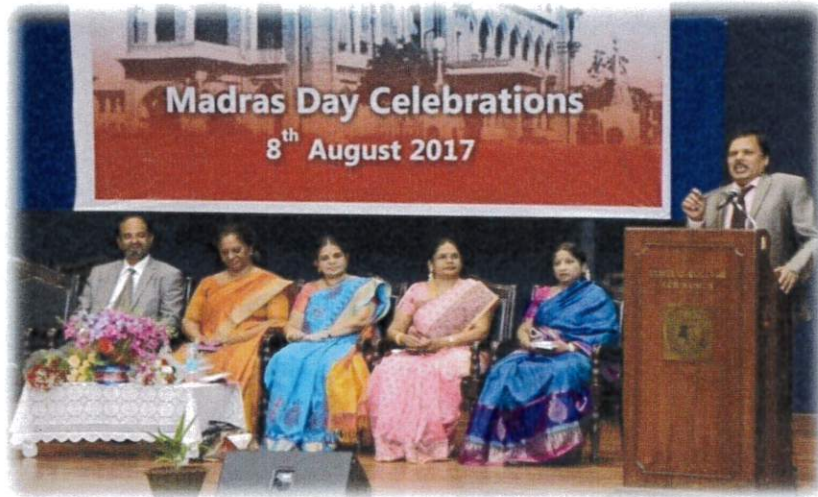

Conference Hall and each group leader gave their suggestions pertaining to the topic. The interactive lecture and session ended with a formal vote of thanks.

MADRAS DAY CELEBRATIONS 2017

8 - 11 AUGUST 2017