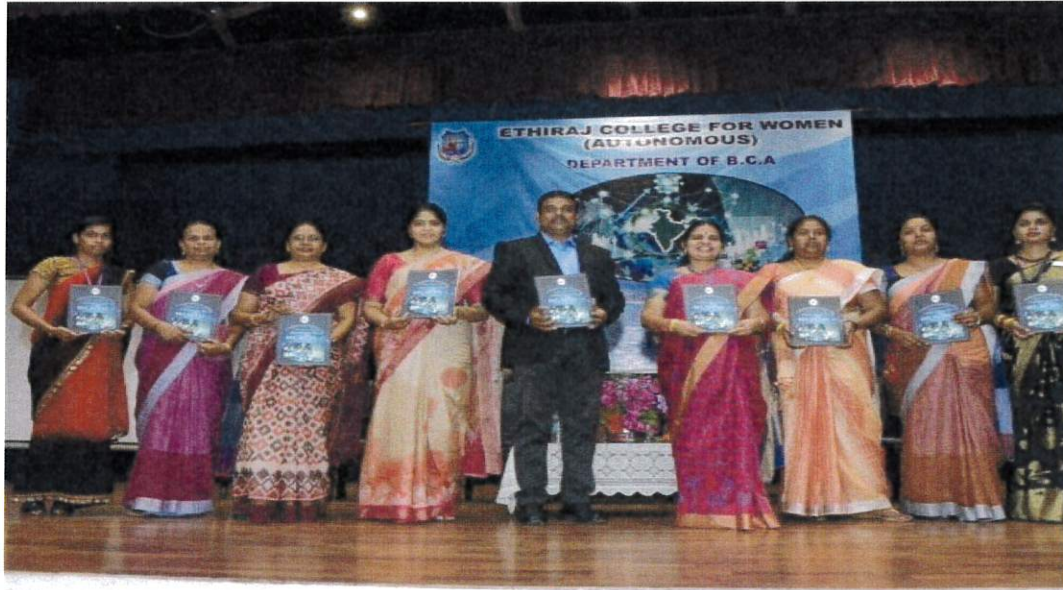

PICTURES OF THE INVITE

ETHIRAJ COLLEGE FOR WOMEN (Autonomous)
Chennai – 600 008

Affiliated to the University of Madras
College with Potential for Excellence
Reaccredited with A Grade by NAAC

RELEASE OF THE JOURNAL