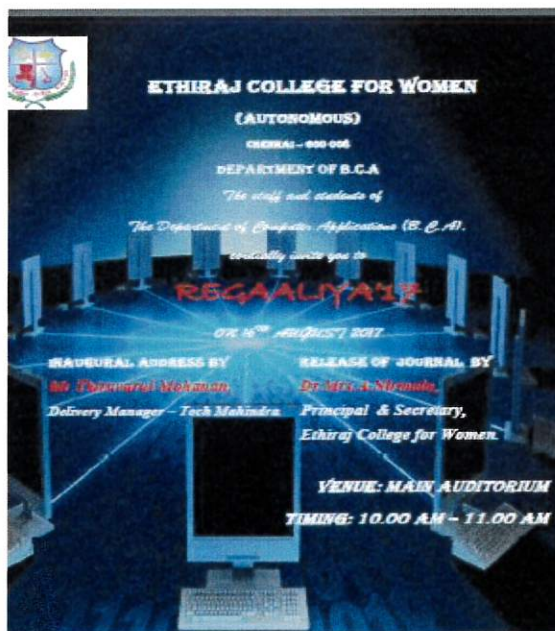

ETHIRAJ COLLEGE FOR WOMEN (Autonomous)

Chennai – 600 008

Affiliated to the University of Madras

College with Potential for Excellence

Reaccredited with A Grade by NAAC

Regaaliya 2017

Date : 16/08/2017

Number of participants : 149

About Regaalia 2017-18 :

The programme was inaugurated by Mr. Thiruvarul Mohanan, Delivery manager of Tech Mahindra, who delivered the speech on current trends in the development sector of information and technology. The Journal Bit-Bytes '17 was released by our respected Principal Dr. Mrs. A. Nirmala. Various intercollegiate events were conducted after the inaugural ceremony. The participants presented their papers in various areas in the current technology like 5 Pen PC Technology, Blue Brain, IP Spoofing, Space Robotics, etc., followed by other events like Technical singing, Ad-zap and Pot pourri. Various off-stage events like web designing and debugging, poster making, working model display and junk art were also organized. Students from over twenty colleges in and around Chennai actively participated in all the events. The overall winner's trophy was awarded to M.G.R Janaki College of Arts and Science for Women, Chennai.

PICTURES OF THE INVITE