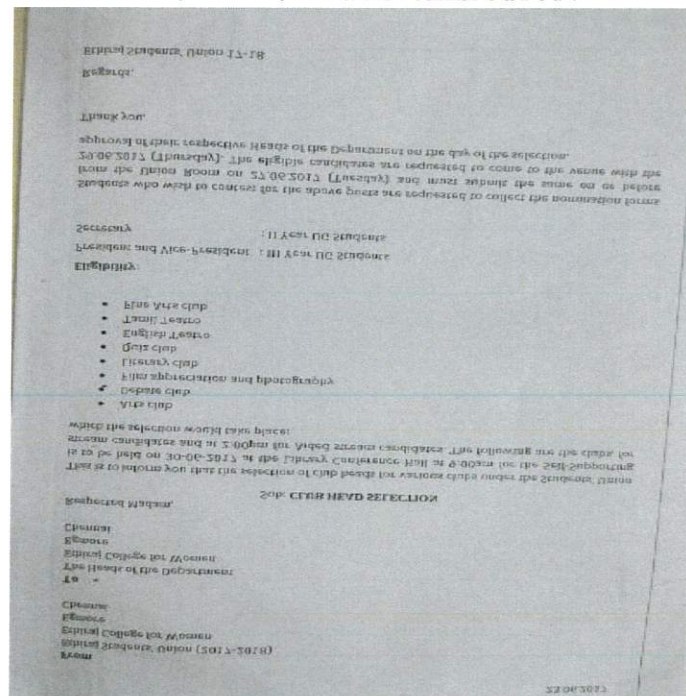

ETHIRAJ COLLEGE FOR WOMEN (Autonomous)

Chennai – 600 008

Affiliated to the University of Madras
College with Potential for Excellence
Reaccredited with A Grade by NAAC

2017-18 CLUB HEADS SELECTIONS

Date: 30.06.2017

Venue: Auditorium

The union coordinators of this club select the club heads. The candidates are given 2-3 topics for showcasing their artistic skills and their creativity within 45 minutes. The candidates are allowed to use internet for reference, followed by this an interview round is conducted by the union coordinators to test the candidates leadership qualities and creativity. The candidates are also questioned about the improvements which they'll bring to the club. The president, Vice President and the secretary of the club are chosen on the basis of their performance in all the rounds.

CIRCULAR OF THE SELECTION

List of participants

SI No.	Name	Name of the Institution
1.	Shruthi.R	Ethiraj College for Women
2.	Roja.R	Ethiraj College for Women
3.	Pranathi Hamsa	Ethiraj College for Women
4.	Induja.V	Ethiraj College for Women