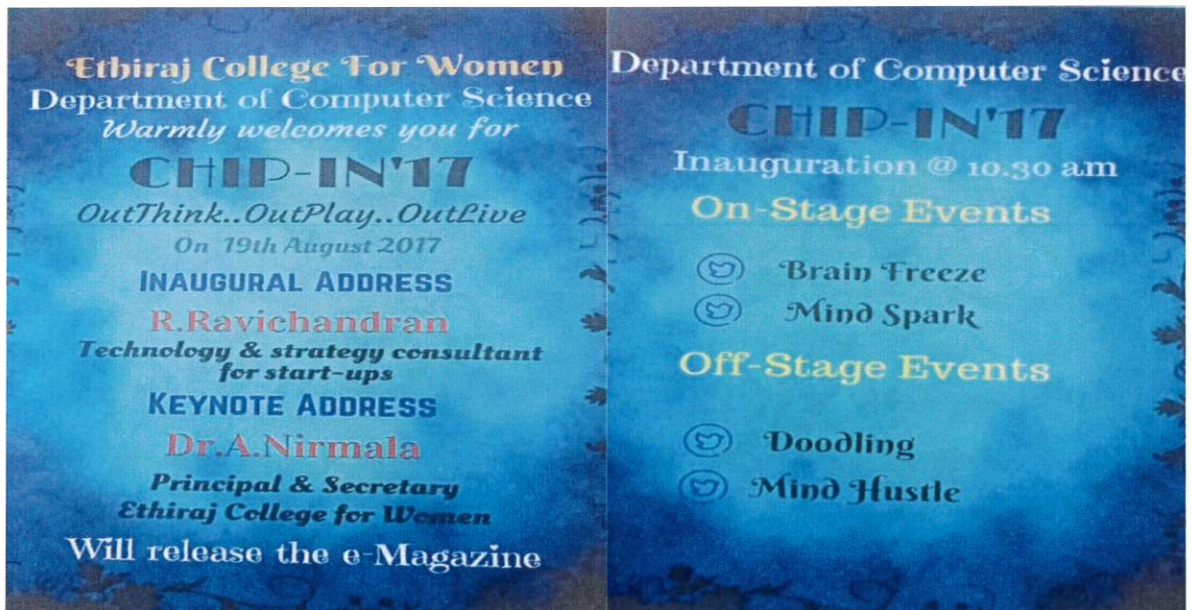

Reaccredited with A Grade by NAAC

CHIP – IN 2K17

No. of participants :298

CHIP-IN 2k17 is the annual association of DEPARTMENT OF COMPUTER SCIENCE. The association was held on 19th August 2017 and was inaugurated by Mr.R.Ravichandran , Technology and strategy consultant for start ups. The main aim of the association was to bring out the hidden talent of the students and to provide a platform to showcase them. The chief guest of the day, Mr.R.Ravichandran briefly explained the importance of digital marketing, big data and web designing .The E-journal was released by Dr.Mrs.A.NIRMALA, Principal and Secretary. The overall trophy of CHIP-IN2k17 was bagged by the students of Women's Christian College (Shift 2). The students actively participated in almost all the events.